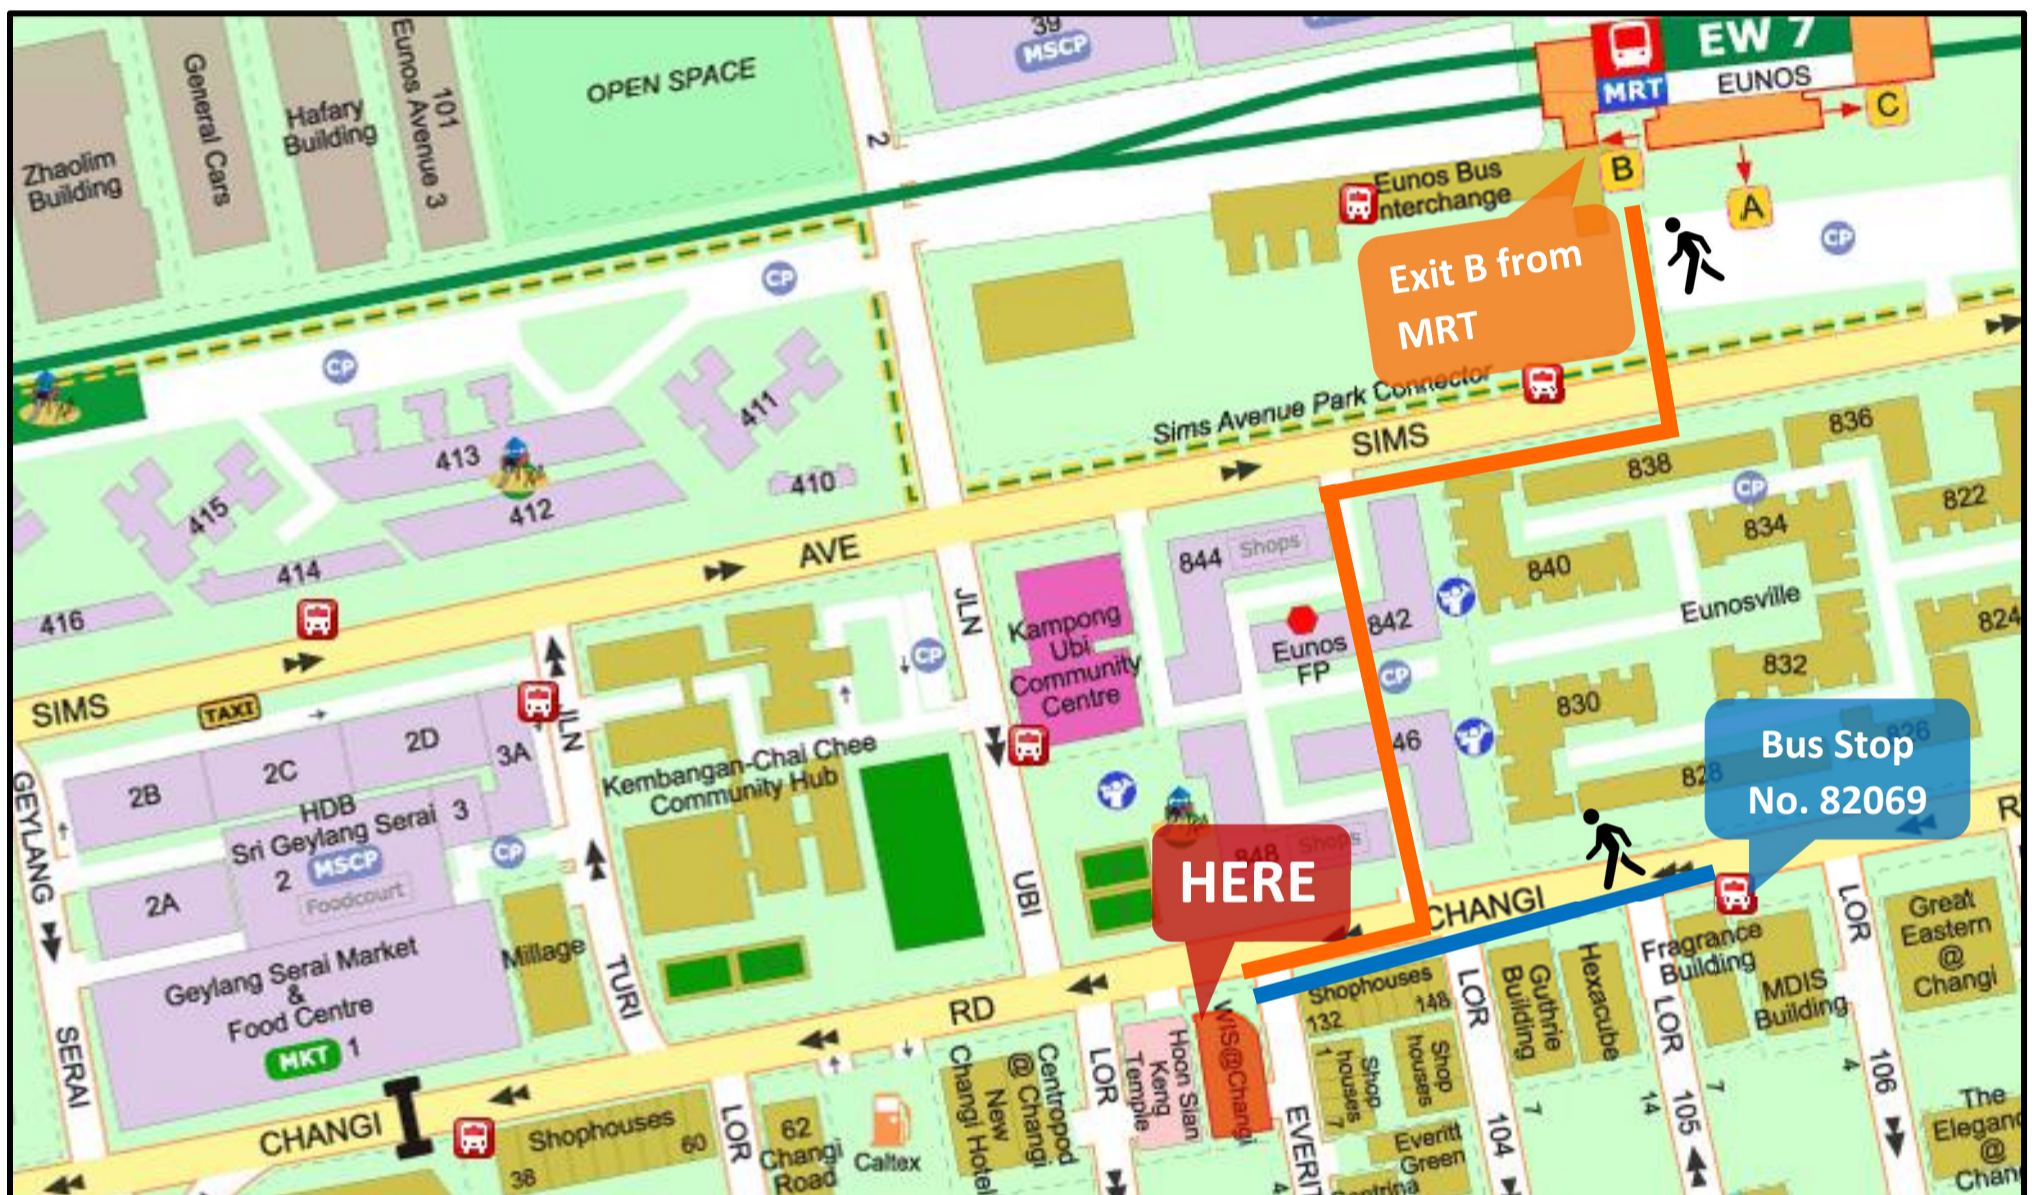

How to get to the Job Fair Venue?

WIS@CHANGI

TEL: 6708 6477/ 6708 6442/ 6708 6443

Nearest MRT Station: Eunos

Directions from MRT:

Take Exit B and walk towards WIS@Changi

Nearest Bus Stop No. 82069 (After Lorong 106 Changi)

Bus Service No: 2, 7, 13, 21, 24, 26, 28, 30, 51,

60, 61, 63, 67, 93, 94, 155

Walk towards WIS@Changi